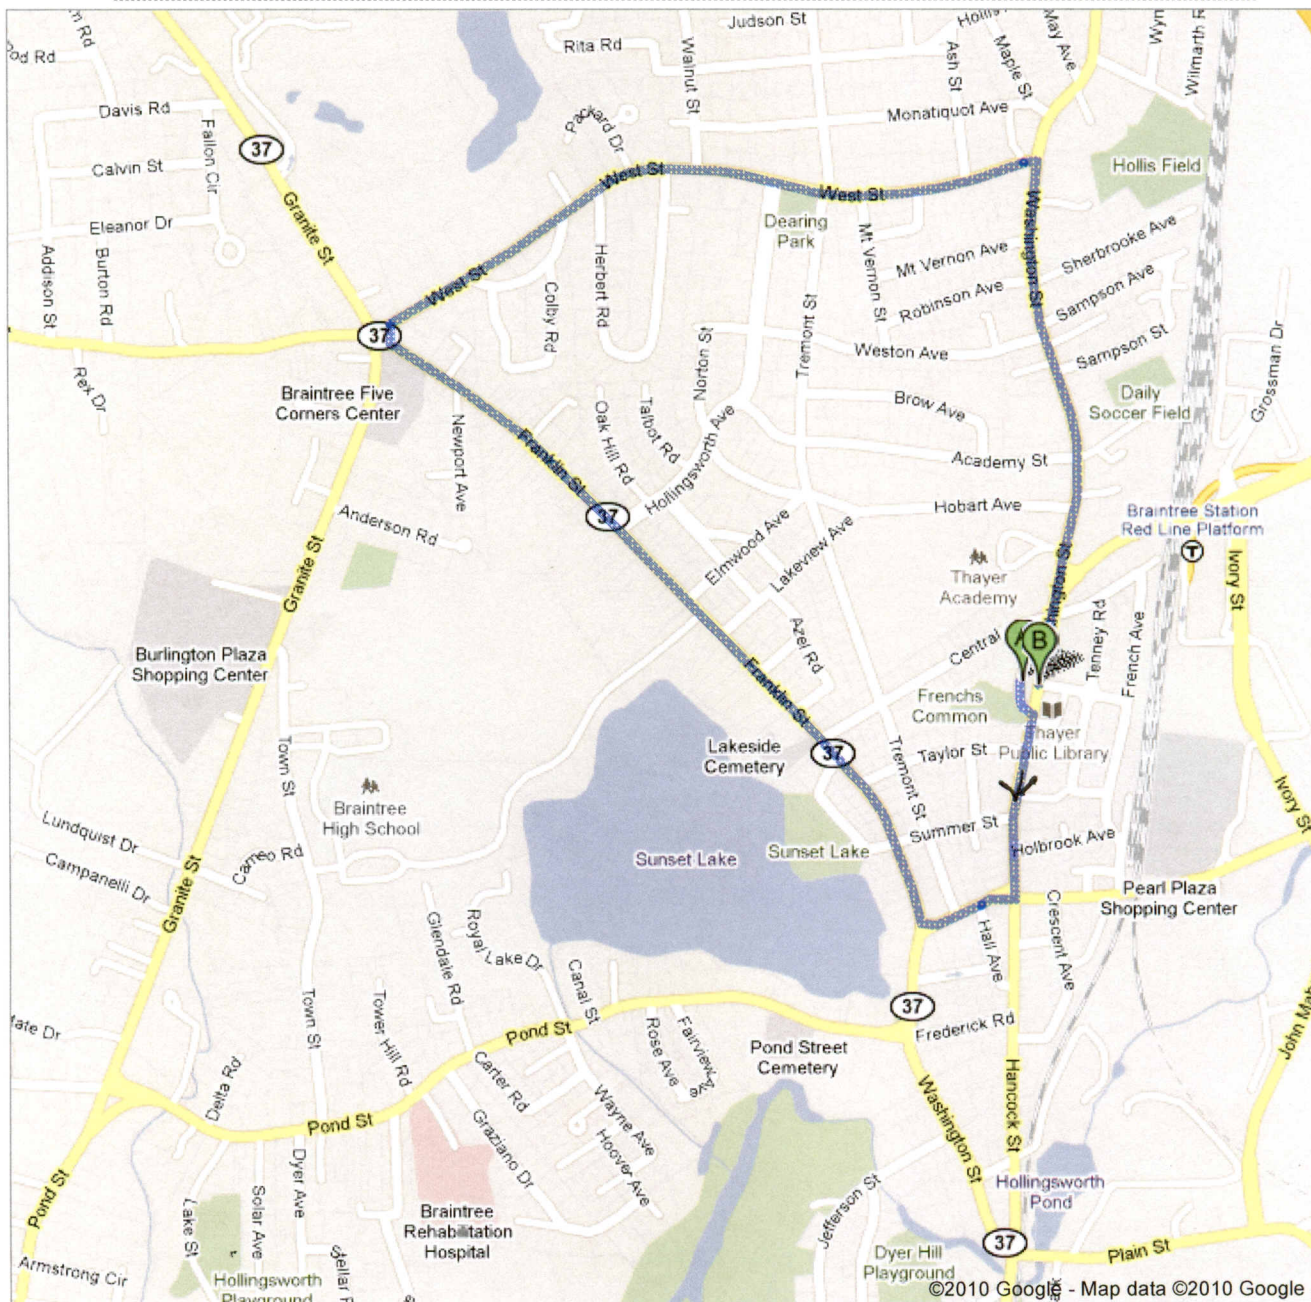

 1 John F Kennedy Memorial Dr, Braintree, MA 02184

1. Head **south** on **John F Kennedy Memorial Dr** toward **Washington St**
About 1 min
go 249 ft
total 249 ft
-  2. Turn **right** at **Washington St**
About 4 mins
go 0.2 mi
total 0.3 mi
-  3. Turn **right** to stay on **Washington St**
About 2 mins
go 0.1 mi
total 0.4 mi
-  4. Slight **right** to stay on **Washington St**
go 102 ft
total 0.4 mi
-  5. Turn **right** at **Franklin St**
About 19 mins
go 0.9 mi
total 1.3 mi
-  6. Turn **right** to stay on **Franklin St**
go 125 ft
total 1.4 mi
-  7. Turn **right** at **West St**
About 16 mins
go 0.8 mi
total 2.2 mi
-  8. Turn **right** at **Washington St**
About 13 mins
go 0.6 mi
total 2.8 mi

 Washington St

These directions are for planning purposes only. You may find that construction projects, traffic, weather, or other events may cause conditions to differ from the map results, and you should plan your route accordingly. You must obey all signs or notices regarding your route.

Map data ©2010 Google

Directions weren't right? Please find your route on maps.google.com and click "Report a problem" at the bottom left.

Directions to Washington St
2.8 mi – about 55 mins

Save trees. Go green!

Download Google Maps on your phone at google.com/gmm

Walking directions are in beta.

Use caution – This route may be missing sidewalks or pedestrian paths.

©2010 Google - Map data ©2010 Google